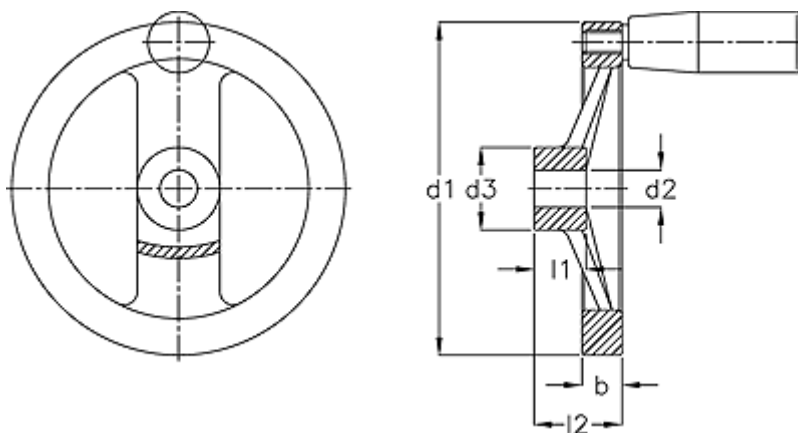

Data Sheet

Article number: 201281307

Description: E+G Handwheel
GN 322-140-K16-R

Measures

b	= 16.5
d1	= 140
d2 H7	= 16
d3	= 36
Handle	= 24
l1	= 19
l2	= 36